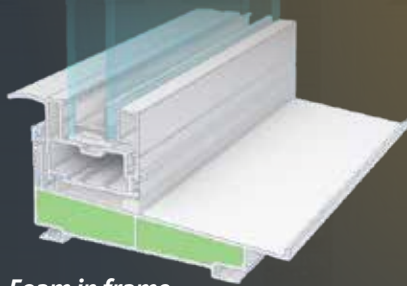

Vinyl compound retains its pristine appearance for a LIFETIME.

Fusion welded frame and sash corners

are strong and free from gaps. Corners are not compromised with knock outs or gaps. (1)

Lift rails are part of sash extrusion, not added later. (2)

Recessed tilt latches allow both sash to tilt inside for EASY CLEANING. Sash **limit locks** allow secure partial opening for ventilation. (3)

Continuous over/under interlock at meeting rails. PREVENT AIR INFILTRATION. (4)

Foam in frame adds extra thermal performance.

option

Heavy duty sash locks are SECURE AND AIR TIGHT (5) with cam action lock and keeper. Two locks standard in windows >=26"

EnergySMART® Intercept® insulated glass spacer BLOCKS TEMPERATURE transfer and reduces condensation.

Standard Patented Roller Tilt® ½" Constant Force Balance System Springs travel with the sash. This allows the sash to operate with significantly less friction and noise.

Sloped one piece sill for positive water drain-off NO WATER LEAKS at the sill. (6)